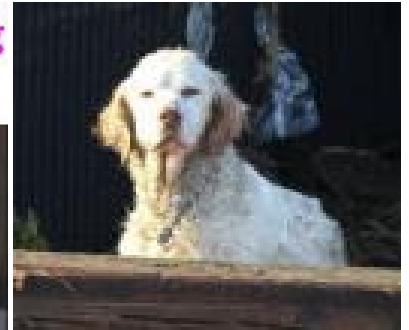

MISSING WHITE DOG

Please help us find white dog

■When Last Seen :

Three days after the Japan Big Earthquake & Tsunami,

(Mon) March 14th 2011, 7:11 am. By Nikkei News Paper Cameraman

(Sun) March 13th 2011, 4-5 pm. By Fuji TV Crew

■Where Last Seen :

Near the Arahama Elementary School in Sendai Miyagi Japan.

English setter, **Female**, Large dog, She is Gentle & Friendly
Totally white body, **Ears right brown**, Gray spotted around nose
Then she had silver chains around her neck, not microchipped
Then 8 years old (Now 10 years old) , not spay,